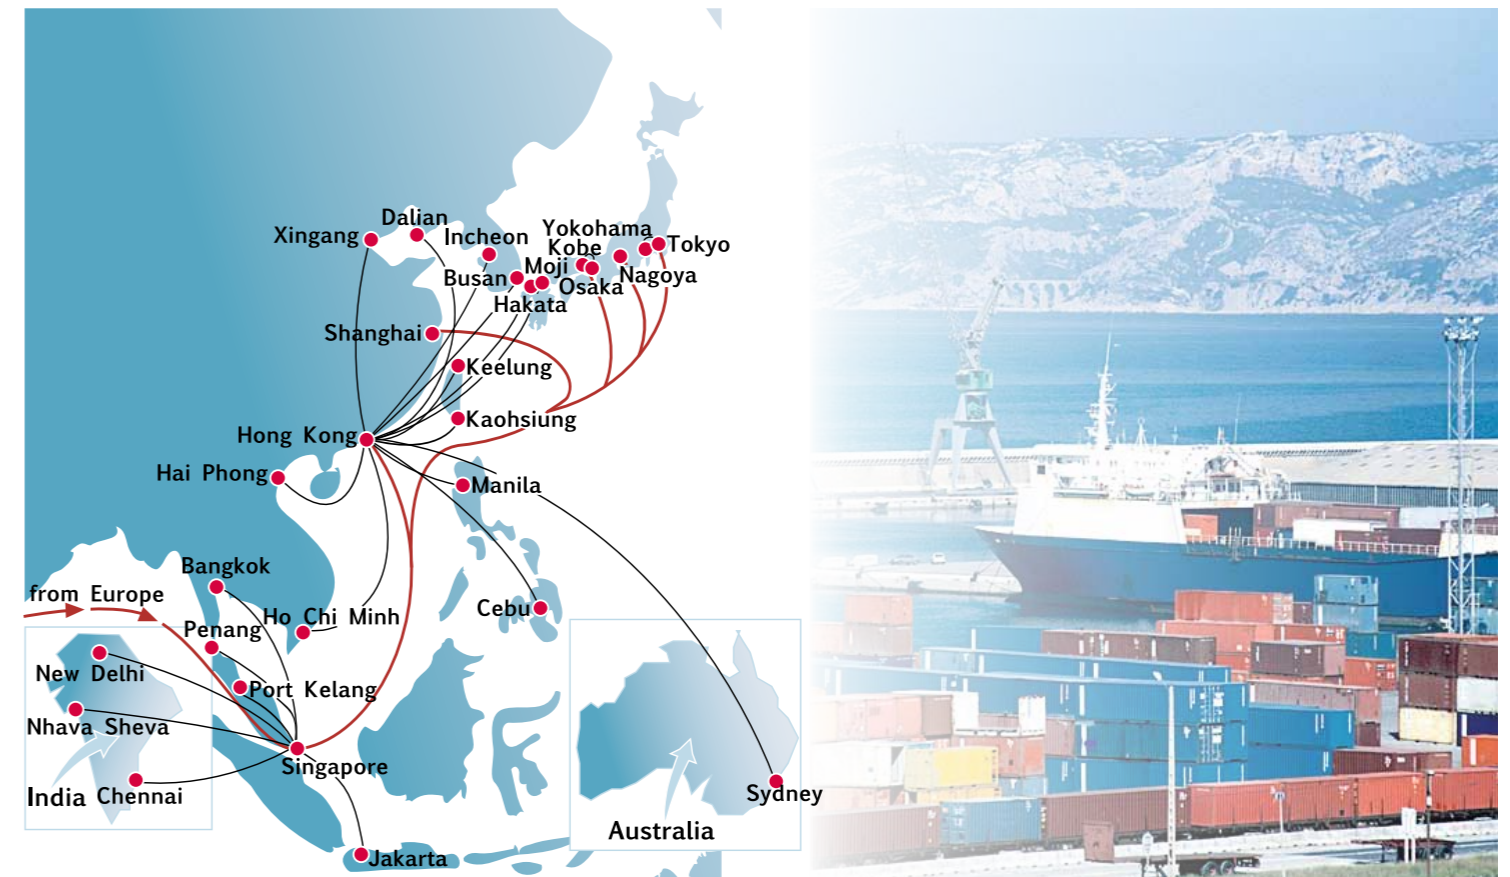

From GERMANY to JAPAN

VESSEL	VOY. NO	Booking	Inland CFS*	Hamburg CFS	ETD Hamburg	ETA Kobe	ETA Osaka	ETA Nagoya	ETA Tokyo	ETA Yokohama
		Closing	Closing**	Closing		T/T 37 days	T/T 39 days	T/T 39 days	T/T 41 days	T/T 43 days
		Wed	Wed/Thu	Thu	Thu	Sat	Mon	Mon	Wed	Fri
NYK VENUS	030E01	02-Jan	02-Jan	03-Jan	10-Jan	16-Feb	18-Feb	18-Feb	20-Feb	22-Feb
MOL COSMOS	025E02	09-Jan	08/09-Jan	10-Jan	17-Jan	23-Feb	25-Feb	25-Feb	27-Feb	01-Mar
NYK ALTAIR	012E03	16-Jan	15/16-Jan	17-Jan	24-Jan	02-Mar	04-Mar	04-Mar	06-Mar	08-Mar
MOL COMFORT	003E04	23-Jan	22/23-Jan	24-Jan	31-Jan	09-Mar	11-Mar	11-Mar	13-Mar	15-Mar
NYK VEGA	032E05	30-Jan	29/30-Jan	31-Jan	07-Feb	16-Mar	18-Mar	18-Mar	20-Mar	22-Mar
NO SAILING	NO SAILING									
NYK OCEANUS	028E07	13-Feb	12/13-Feb	14-Feb	21-Feb	30-Mar	01-Apr	01-Apr	03-Apr	05-Apr
NYK OLYMPUS	024E08	20-Feb	19/20-Feb	21-Feb	28-Feb	06-Apr	08-Apr	08-Apr	10-Apr	12-Apr

* Inland CFS : Frankfurt, Stuttgart, Munich, Vienna, Prague, Budapest, Warsaw, Wroclaw
** Closing for Vienna, Prague, Budapest, Warsaw, Wroclaw CFS: every Wednesday
*** Closing for Frankfurt, Stuttgart, Munich CFS: every Thursday

We offer a professional handling for your requests !

The leading port for Germany, North and Eastern Europe
Nippon Express (D) GmbH Hamburg Ocean Branch
Ingo.Wessel@ned.de /phone +49 40 73 112-123
& Handt@ned.de /phone +49 40 73 112 125

Nippon Express (Deutschland) GmbH Düsseldorf Ocean Cargo Branch

Situated in the Heart of the Rhine-Ruhr Area – the biggest market in Germany with good connections to other main regions in Europe- we can offer you a wide range of logistic services: