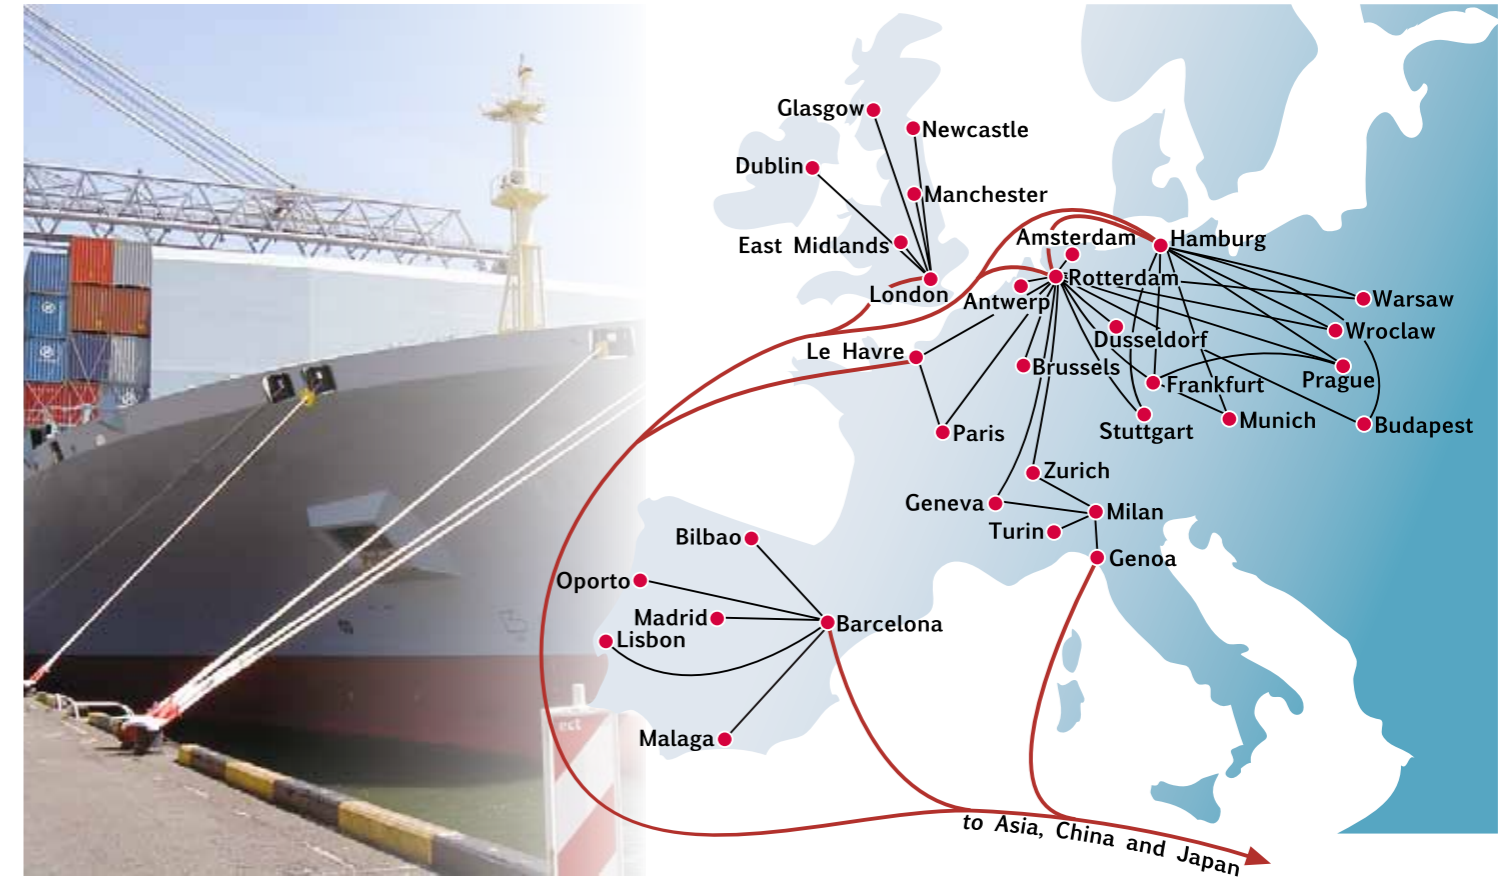

Mainly new container terminals

Newly Opened -- Location Rotterdam Cross Dock center at Maasvlakte

NIPPON EXPRESS

Weekly consolidation & full container services throughout Japan, Far East, USA, Australia & New Zealand

*** Closing for Antwerp, Brussels, Dusseldorf (Moenchengladbach), Frankfurt, Stuttgart, Munich, Paris CFS: every Thursday

**** Our Bangkok CFS located in Lat Krabang.

From THE NETHERLANDS to HONG KONG**- To Japan - - To Taiwan - - To China - - To Korea - - To Philippines - - To Vietnam - - Australia -**

Nippon Express (Deutschland) GmbH Düsseldorf Ocean Cargo Branch

Situated in the Heart of the Rhine-Ruhr Area – the biggest market in Germany with good connections to other main regions in Europe- we can offer you a wide range of logistic services:

Nippon Express (Deutschland) GmbH Düsseldorf Ocean Cargo Branch
 Marie-Bernays-Ring 23
 41199 Mönchengladbach

Europe Map

Asia Map

From ITALY & SWITZERLAND to TOKYO and YOKOHAMA

VESSEL	VOY. NO	Geneva CFS	Zurich CFS	Turin CFS	Milano CFS	ETD Genoa	ETA Tokyo	ETA Yokohama
		Closing	Closing	Closing	Closing		T/T 39 days	T/T 41 days
		Thu	Thu	Fri	Mon	Sat	Wed	Fri
NYK PHOENIX	014E01	27-Dec	27-Dec	28-Dec	31-Dec	05-Jan	13-Feb	15-Feb
OOCL LONG BEACH	070E02	03-Jan	03-Jan	04-Jan	07-Jan	12-Jan	20-Feb	22-Feb
OOCL LUXEMBOURG	015E03	10-Jan	10-Jan	11-Jan	14-Jan	19-Jan	27-Feb	01-Mar
MOL MAXIM	015E04	17-Jan	17-Jan	18-Jan	21-Jan	26-Jan	06-Mar	08-Mar
MOL MARVEL	013E05	24-Jan	24-Jan	25-Jan	28-Jan	02-Feb	13-Mar	15-Mar
OOCL WASHINGTON	017E06	31-Jan	31-Jan	01-Feb	04-Feb	09-Feb	20-Mar	22-Mar
OOCL TOKYO	045E07	07-Feb	07-Feb	08-Feb	11-Feb	16-Feb	27-Mar	29-Mar
OOCL ROTTERDAM	068E08	14-Feb	14-Feb	15-Feb	18-Feb	23-Feb	03-Apr	05-Apr
OOCL SHENZHEN	060E09	21-Feb	21-Feb	22-Feb	25-Feb	02-Mar	10-Apr	12-Apr